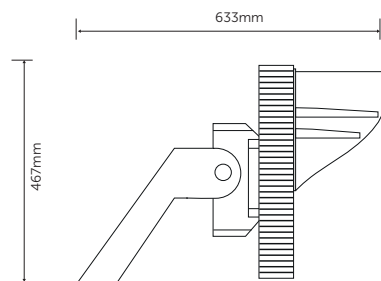

technical@bellighting.co.uk
sales@bellighting.co.uk